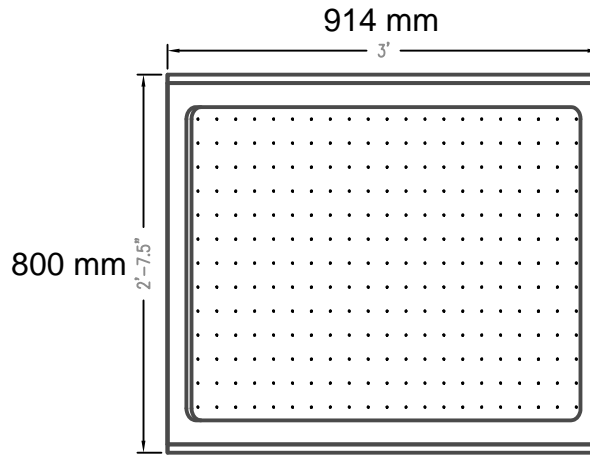

FRONT

RPG DIFFUSOR SYSTEMS, INC.

651-C Commerce Drive, Upper Marlboro MD 20774
Phone: 301-249-0044 * Fax: 301-249-3912
Email: info@rpginc.com

Title: SUPER EDGE
CUTSHEET

Proj: PROJECT

Date: 11/25/09

By: CAD

Scale: NTS

Path: M:\Products New\WORK IN PROGRESS\Edge\Super Edge Cutsheet

Comments:

_____

_____

_____

_____