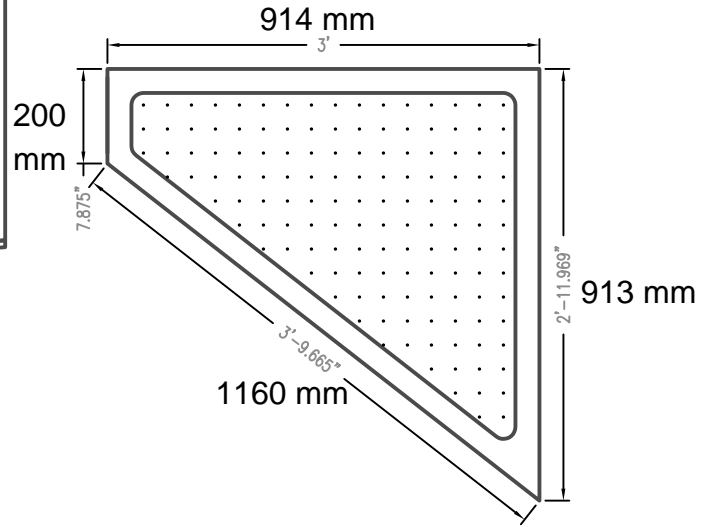

TOP

RPG DIFFUSOR SYSTEMS, INC.

651-C Commerce Drive, Upper Marlboro MD 20774
Phone: 301-249-0044 * Fax: 301-249-3912
Email: info@rpginc.com

Title: SUPER EDGE
CUTSHEET

Proj: PROJECT

Date: 11/25/09

By: CAD

Scale: NTS

Path: M:\Products New\WORK IN PROGRESS\Edge\Super Edge Cutsheet

Comments:

_____

_____

_____

_____