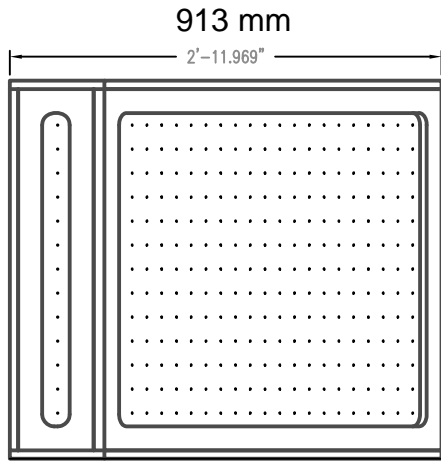

SIDE

RPG DIFFUSOR SYSTEMS, INC.

651-C Commerce Drive, Upper Marlboro MD 20774
Phone: 301-249-0044 * Fax: 301-249-3912
Email: info@rpginc.com

Title: SUPER EDGE
CUTSHEET

Proj: PROJECT

Date: 11/25/09

By: CAD

Scale: NTS

Path: M:\Products New\WORK IN PROGRESS\Edge\Super Edge Cutsheet

Comments:

_____

_____

_____

_____