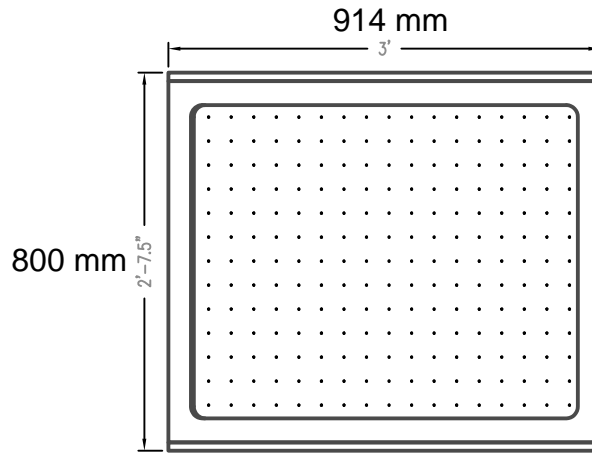

FRONT

RPG DIFFUSOR SYSTEMS, INC.

651-C Commerce Drive, Upper Marlboro MD 20774
Phone: 301-249-0044 * Fax: 301-249-3912
Email: info@rpginc.com

Title: *EDGE CUTSHEET*

Proj: *PROJECT*

Date: *11/25/09*

By: *CAD*

Scale: *N15*

Path: *M:\Products New\WORK IN PROGRESS\Edge\Edge Cutsheet*

Comments: