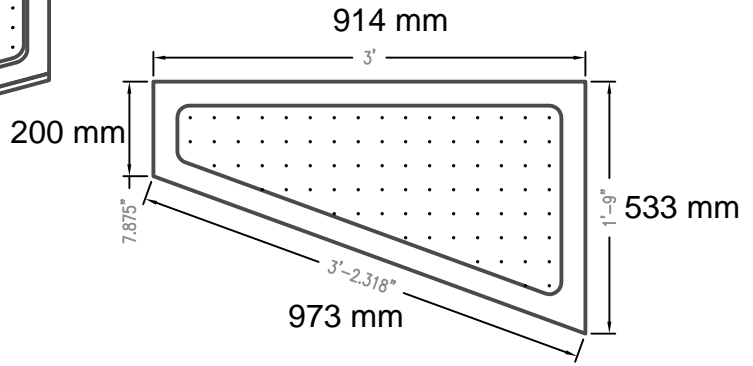

TOP

RPG DIFFUSOR SYSTEMS, INC.

651-C Commerce Drive, Upper Marlboro MD 20774
Phone: 301-249-0044 * Fax: 301-249-3912
Email: info@rpginc.com

Title: *EDGE CUTSHEET*

Proj: *PROJECT*

Date: *11/25/09*

By: *CAD*

Scale: *N15*

Path: *M:\Products New\WORK IN PROGRESS\Edge\Edge Cutsheet*

Comments: